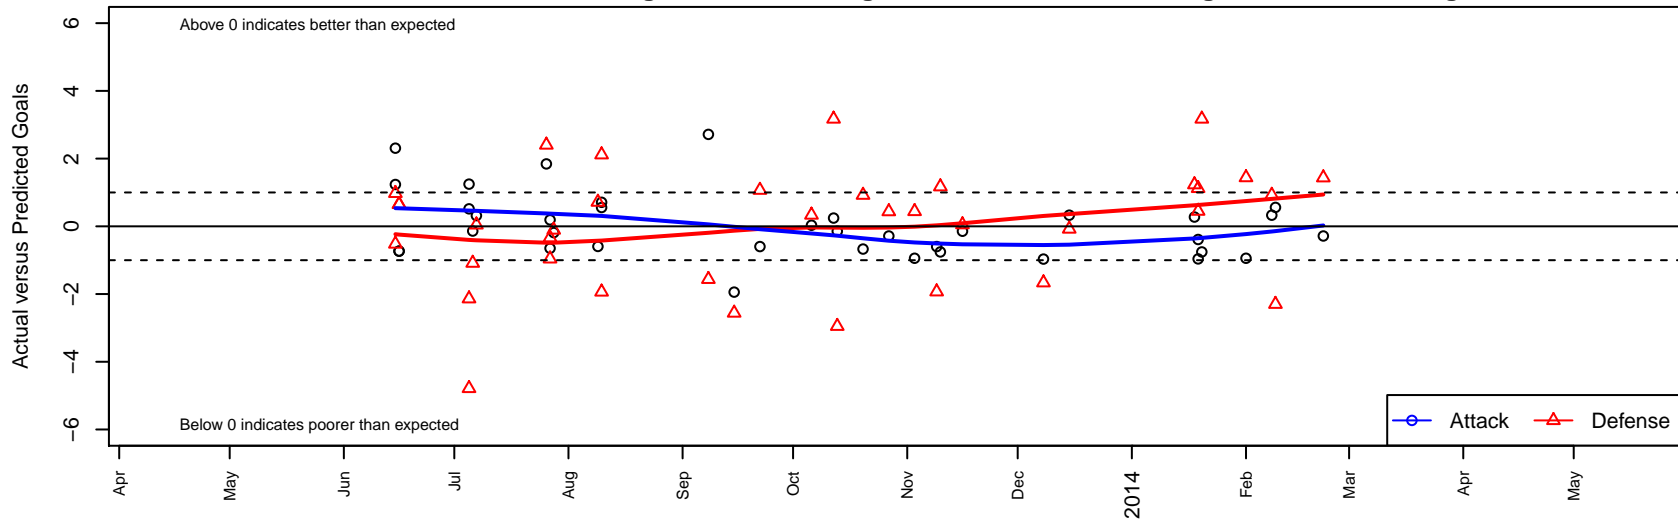

RSA Elite B95
Dots are actual minus expected GF (blue circles) and GA (red triangles).
Blue line is smoothed change in attack strength. Red is smoothed change in defense strength.